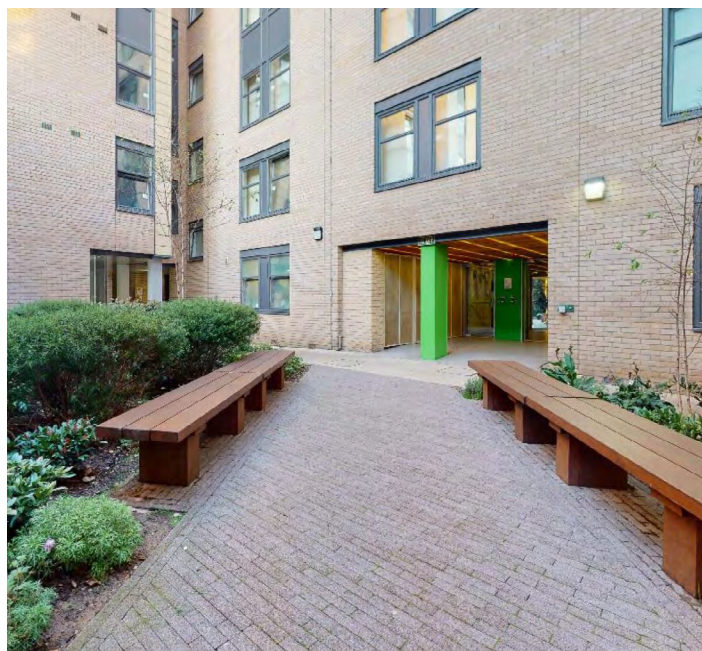

TUFNELL HOUSE

FACILITIES & AMENITIES

Free Wi-Fi

Bedding/Linen Provided on arrival (excl. bath towels)

Reception

Laundry Service

Onsite Gym

Cinema Room

CCTV

Shared Kitchen Fully equipped

Communal Lounge

THE LOCATION

This recently refurbished residence features an on-site gym, games room, lounge areas with Sky TV, special study spaces, an on-site laundry, and secure door entry with 24-hour reception.

Tufnell House offers modern en-suite bedrooms in shared apartments, with a fully equipped kitchen and living area with TV. There is also outdoor BBQ area and public tennis courts in the park next to the residence.

Ideally situated, it takes just 20 minutes in total to get to St Giles. Hampstead Heath is a short walk away while Camden Town, famous for its markets, bars, clubs and restaurants is only 2 stops on the Underground.