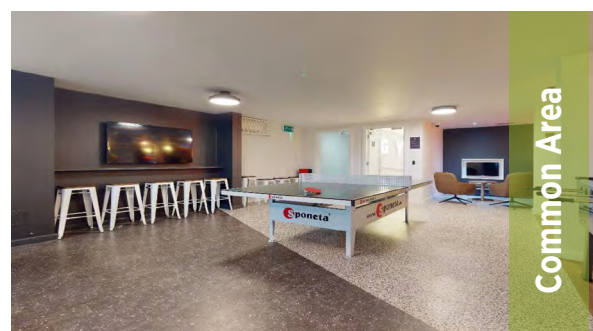

Single Room Ensuite

Common Area

WEEKLY PRICE*

Single Ensuite

£
405

Jan - Dec

THE ADDRESS

Tufnell House Residence
144 Huddleston Rd,
London N7 0EG
+44 (0) 20 7607 8532

Click to visit

LONDON HIGHGATE Accommodation

*Available from 8th September 2024

Check-in: Sundays from 3pm/ Check-Out: Sundays before 10am